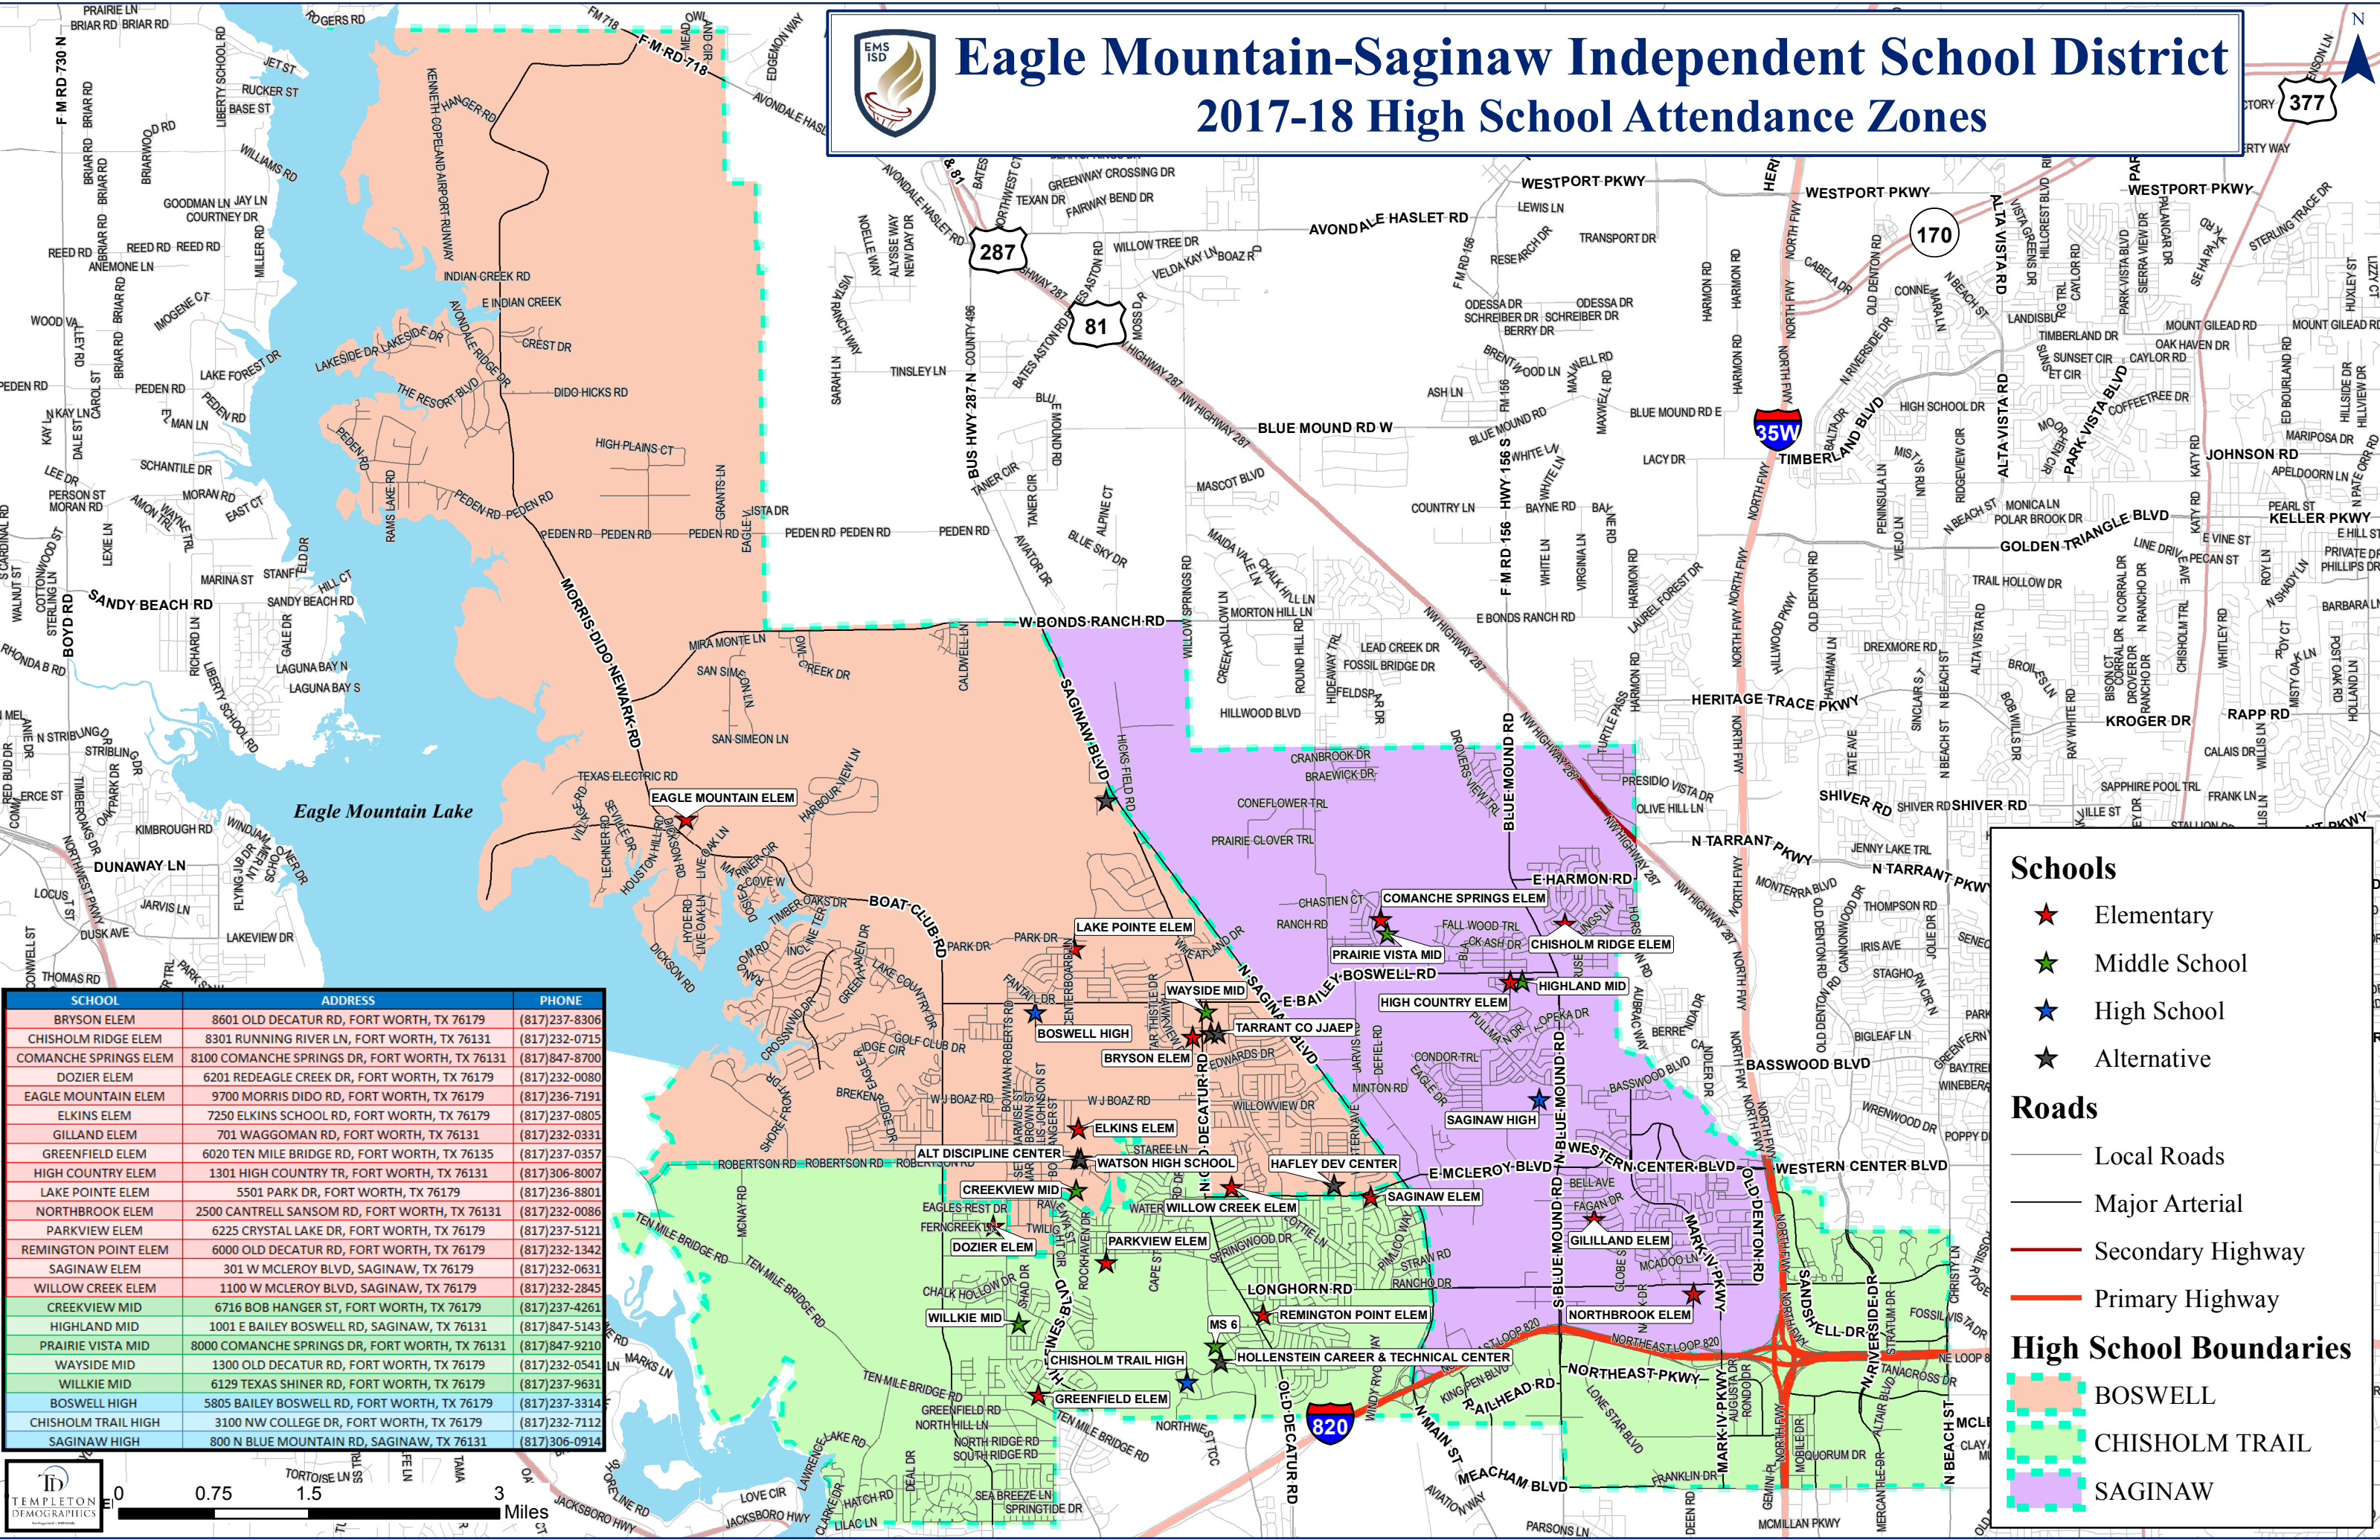

Eagle Mountain-Saginaw Independent School District

2017-18 High School Attendance Zones

SCHOOL	ADDRESS	PHONE
BRYSON ELEM	8601 OLD DECATUR RD, FORT WORTH, TX 76179	(817)237-8306
CHISHOLM RIDGE ELEM	8301 RUNNING RIVER LN, FORT WORTH, TX 76131	(817)232-0715
COMANCHE SPRINGS ELEM	8100 COMANCHE SPRINGS DR, FORT WORTH, TX 76131	(817)847-8700
DOZIER ELEM	6201 REDEAGLE CREEK DR, FORT WORTH, TX 76179	(817)232-0080
EAGLE MOUNTAIN ELEM	9700 MORRIS DIDO RD, FORT WORTH, TX 76179	(817)236-7191
ELKINS ELEM	7250 ELKINS SCHOOL RD, FORT WORTH, TX 76179	(817)237-0805
GILLAND ELEM	701 WAGGOMAN RD, FORT WORTH, TX 76131	(817)232-0331
GREENFIELD ELEM	6020 TEN MILE BRIDGE RD, FORT WORTH, TX 76135	(817)237-0357
HIGH COUNTRY ELEM	1301 HIGH COUNTRY TR, FORT WORTH, TX 76131	(817)306-8007
LAKE POINTE ELEM	5501 PARK DR, FORT WORTH, TX 76179	(817)236-8801
NORTHBROOK ELEM	2500 CANTRELL SANSOM RD, FORT WORTH, TX 76131	(817)232-0086
PARKVIEW ELEM	6225 CRYSTAL LAKE DR, FORT WORTH, TX 76179	(817)237-5121
REMINGTON POINT ELEM	6000 OLD DECATUR RD, FORT WORTH, TX 76179	(817)232-1342
SAGINAW ELEM	301 W MCLEROY BLVD, SAGINAW, TX 76179	(817)232-0631
WILLOW CREEK ELEM	1100 W MCLEROY BLVD, SAGINAW, TX 76179	(817)232-2845
CREEKVIEW MID	6716 BOB HANGER ST, FORT WORTH, TX 76179	(817)237-4261
HIGHLAND MID	1001 E BAILEY BOSWELL RD, SAGINAW, TX 76131	(817)847-5143
PRAIRIE VISTA MID	8000 COMANCHE SPRINGS DR, FORT WORTH, TX 76131	(817)847-9210
WAYSIDE MID	1300 OLD DECATUR RD, FORT WORTH, TX 76179	(817)232-0541
WILLKIE MID	6129 TEXAS SHINER RD, FORT WORTH, TX 76179	(817)237-9631
BOSWELL HIGH	5805 BAILEY BOSWELL RD, FORT WORTH, TX 76179	(817)237-3314
CHISHOLM TRAIL HIGH	3100 NW COLLEGE DR, FORT WORTH, TX 76179	(817)232-7112
SAGINAW HIGH	800 N BLUE MOUNTAIN RD, SAGINAW, TX 76131	(817)306-0914

Schools

- ★ Elementary
- ★ Middle School
- ★ High School
- ★ Alternative

Roads

- Local Roads
- Major Arterial
- Secondary Highway
- Primary Highway

High School Boundaries

- BOSWELL
- CHISHOLM TRAIL
- SAGINAW